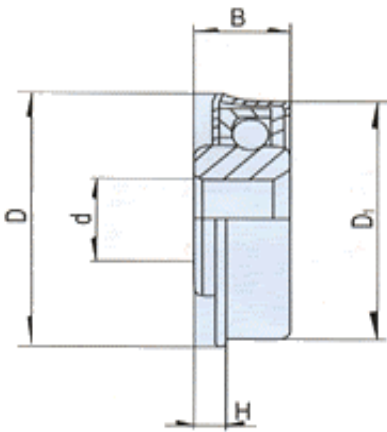

## Unground Bearings

WEIYA Bearing	Dimensions(mm)				
	d	D	D1	B	H
K18006 F	9.6	30.8	28.6	9.5	3
K35106 F	9.6	37	35	11.9	3.7

WEIYA Bearing	Dimensions(mm)				
	d	D	D1	B	H
H26211	11.3	42.4	41.2	12.7	4.8
H27210	10.5	43.3	43	12.7	4.8
H34008	13	54.4	53.7	13.1	4.3