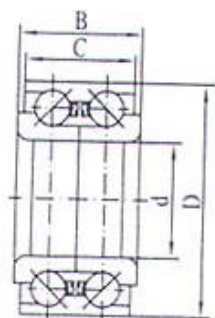

Wheel Bearings

(seal type)A

(seal type)B

| WEIYA Bearing Type | Dimensions (mm) | | | | Weight (kg) | Seal |
|--------------------|-----------------|-------|------|------|-------------|------|
| | d | D | B | C | | |
| DAC255200206 | 25 | 52 | 20.6 | 20.6 | 0.19 | A |
| DAC255200206A | 25 | 52 | 20.6 | 20.6 | 0.19 | A |
| DAC25520037 | 25 | 52 | 37 | 37 | 0.31 | C |
| DAC27600050 | 27 | 60 | 50 | 50 | 0.56 | C |
| DAC30600037 | 30 | 60 | 37 | 37 | 0.42 | C |
| DAC30600337 | 30 | 60.03 | 37 | 37 | 0.42 | C |
| DAC30640042 | 30 | 64 | 42 | 42 | 0.49 | C |
| 603374/C4 | 30 | 65 | 21 | 21 | 0.27 | A |
| DAC34620037 | 34 | 62 | 37 | 37 | 0.41 | C |
| DAC34640037 | 34 | 64 | 37 | 37 | 0.43 | B |
| DAC34660037 | 34 | 66 | 37 | 37 | 0.5 | C |
| DAC35640037 | 35 | 64 | 37 | 37 | 0.41 | B |
| DAC35650035 | 35 | 65 | 35 | 35 | 0.4 | C |
| DAC35660032 | 35 | 66 | 32 | 32 | 0.42 | C |
| DAC35660033 | 35 | 66 | 33 | 33 | 0.43 | C |
| DAC35660037 | 35 | 66 | 37 | 37 | 0.48 | C |
| DAC35680037 | 35 | 68 | 37 | 37 | 0.52 | C |
| DAC35680233/30 | 35 | 68.02 | 33 | 33 | 0.47 | D |
| DAC35720028 | 35 | 72 | 28 | 28 | 0.48 | D |
| DAC35720033 | 35 | 72 | 33 | 33 | 0.58 | C |
| DAC35720433 | 35 | 72.04 | 33 | 33 | 0.58 | C |
| DAC35720233/31 | 35 | 72.02 | 33 | 33 | 0.56 | D |
| DAC35720034 | 35 | 72 | 34 | 34 | 0.58 | A.D |
| DAC35720434 | 35 | 72.04 | 34 | 34 | 0.58 | A.D |
| DAC36720534 | 36 | 72.05 | 34 | 34 | 0.58 | D |
| DAC37720037 | 37 | 72 | 37 | 37 | 0.59 | C |
| DAC37720237 | 37 | 72.02 | 37 | 37 | 0.59 | C |
| DAC37720437 | 37 | 72.04 | 37 | 37 | 0.59 | C |
| DAC37720045 | 37 | 74 | 45 | 45 | 0.79 | C |
| DAC38700038 | 38 | 70 | 38 | 38 | 0.55 | B |
| DAC38720236/33 | 37.99 | 72.02 | 36 | 36 | 0.54 | D |
| DAC38740236/33 | 37.99 | 74.02 | 36 | 36 | 0.58 | D |
| DAC38740050 | 38 | 74 | 50 | 50 | 0.78 | A |