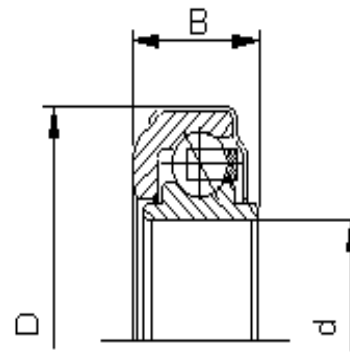

NO.8

WEIYA Bearing Type		Corresponding Number Of Foreign								Dimensions (mm)		
China	NCME	BCA	CAIEC	KOYO	L&S	NACHI	NSK	NTN	Other	d	D	B
.	JL3358-8	1296	.	.	.	.	.	.	.	33	58.4	15.38
986807K	JL3360-8	.	.	.	WW535 8	.	.	.	.	33	60	15.47
.	JL3360-8	.	RB9586 A	RCT33 60A	.	.	.	SF0743	.	33	60	17
.	JL3558-8	613001	.	.	WW532 5	.	.	.	.	35	57.9	14.2
986807	JL3564-8	613003	.	.	.	.	.	.	.	35	63.6	18.1
.	JL3556-8	.	.	.	.	.	5TMK29 B2U3	.	.	35	56.4	14.2
986908	JL3867-5	.	RB9562	RCT38 SL1	WW535 5	BC12S4 B	24TK30 8B2U3	SFO816	.	38.09	67	16.37
E1006908	JL3864-5	1496	.	.	.	.	.	.	.	38.09	63.83	14.48
.	JL4064-5	TO- 1710	.	RCT40 64SL1	WW534 2	40TRK3 9-4SB	TK40- 14AU3	SFO815	.	40	63.6	16
986808	JL4067-5	.	RB9548- A	RCT40 67A2R RS	.	40TRBC 07-27SB	40TKD0 7	SFO859	.	40	67	20
986708K	JL4064-5L	613002	.	.	.	.	.	.	.	40	64.26	18.3
.	JL4075-8	.	.	RCT40 75-1S	WW537 1	40TRK-1	TK40-4A	SF0820	.	40	74.5	19
.	JL4073-8	1576	.	.	.	.	.	.	.	40	73.41	19.1
986809K2	JL4574-8	.	.	RCT45 -1S	WW537 7	.	.	.	.	45	73.5	17.69
986809K		.	.			45TMK- 1	TK45-4B	SF0914	.	45	73.5	18
986911K	JL5489-8L	.	.	.	FW67	.	.	.	.	54.24	88.5	19.07
986911	JL5589-8	613013	.	.	.	.	.	.	.	55	88	16
.	JL5588-8	.	.	CT55B L1	.	55TMK8 804	TK55- 1A103	.	.	55	87.5	19.5
.	JL64100-1	.	.	.	.	.	.	.	W2- 1/2=3 1	63.5	100	21.23
.	JL64103-1	613004	.	.	.	.	.	.	.	63.5	103.17	20.7
.	JL64103- 41	.	.	CT131 0	.	.	.	.	.	63.5	103.5	21
.	JL65102-1	.	.	.	.	.	65TMKZ 0	.	.	65	102	22