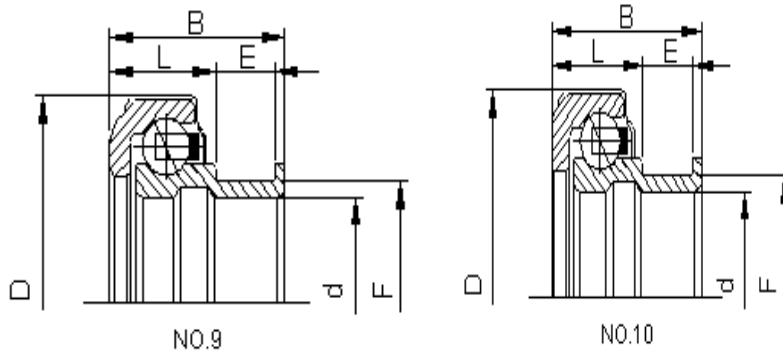

Clutch Release Bearings

WEIYA Bearing Type		Corresponding Number Of Foreign				Dimensions (mm)				
China	NCME	BCA	L&S	NSK	Other	d	D	B	E	F
	JL3364-9	.	.	.	FCB623	33.4	64	43	10	38
	JL3570-10	.	QFW57 N	.	.	34.98	70.1	30.48	12.1	41.4
	JL3570-10	CD1377 -C	.	.	.	34.99	70.1	30.7	12.1	41.3
		614083	.	.	.					
	JL3572-10	.	QFW57 H	.	FA0143 7C CT244S	34.98	71.76	32.4	12.7	41.4
	JL3570-10L	614018	.	.	.	34.99	70.1	31.7	12.8	41.3
	JL3570-10L	CC-1705C	.	.	.	34.99	70.1	31.8	12.8	41.3
	JL3567-10		QFW55	.	.	34.98	67.1	48.23	12.8	41.4
	JL3567-10	614037	.	.	.	34.93	67.1	48.23	12.8	41.28
	JL3572-10L	.	.	TK34Z-2	.	34.94	71.6	47.63	12.9	41.28
	JL3770-10L	.	FW57KV	.	.	36.55	70.1	35.2	15.2	42.16
	JL3370-10	614014	.	.	.	36.53	70.1	34.54	15.2	42.5
	JL3376-10	.	NCT24H S	.	.	36.55	76.3	35.9	15.2	42.13
	JL5910Z-10	.	.	.	41429Z R	58.74	101.6	35.9	11.5	71.5