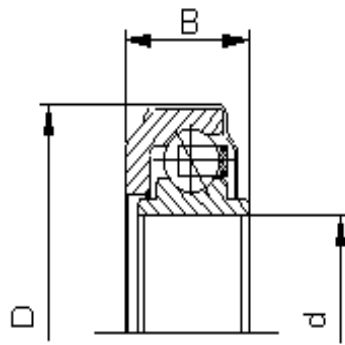

NO.5

WEIYA Bearing Type		Corresponding Number Of Foreign								Dimensions (mm)		
China	NCME	BCA	CAIEC	KOYO	L&S	NACHI	NSK	NTN	Other	d	D	B
.	JL3358-8	1296	.	.	.	.	.	.	.	33	58.4	15.38
986807K	JL3360-8	.	.	.	WW535 8	.	.	.	.	33	60	15.47
.	JL3360-8	.	RB9586 A	RCT33 60A	.	.	.	SF0743	.	33	60	17
.	JL3558-8	613001	.	.	WW532 5	.	.	.	.	35	57.9	14.2
986807	JL3564-8	613003	.	.	.	.	.	.	.	35	63.6	18.1
.	JL3556-8	.	.	.	.	.	5TMK29 B2U3	.	.	35	56.4	14.2
986908	JL3867-5	.	RB9562	RCT38 SL1	WW535 5	BC12S4 B	24TK30 8B2U3	SFO816	.	38.09	67	16.37
E1006908	JL3864-5	1496	.	.	.	.	.	.	.	38.09	63.83	14.48
.	JL4064-5	TO- 1710	.	RCT40 64SL1	WW534 2	40TRK3 9-4SB	TK40- 14AU3	SFO815	.	40	63.6	16
986808	JL4067-5	.	RB9548- A	RCT40 67A2R RS	.	40TRBC 07-27SB	40TKD0 7	SFO859	.	40	67	20
986708K	JL4064-5L	613002	.	.	.	.	.	.	.	40	64.26	18.3
.	JL4075-8	.	.	RCT40 75-1S	WW537 1	40TRK-1	TK40-4A	SF0820	.	40	74.5	19
.	JL4073-8	1576	.	.	.	.	.	.	.	40	73.41	19.1
986809K2	JL4574-8	.	.	RCT45 -1S	WW537 7	.	.	.	.	45	73.5	17.69
986809K		.	.			45TMK- 1	TK45-4B	SF0914	.	45	73.5	18
986911K	JL5489-8L	.	.	.	FW67	.	.	.	.	54.24	88.5	19.07
986911	JL5589-8	613013	.	.	.	.	.	.	.	55	88	16
.	JL5588-8	.	.	CT55B L1	.	55TMK8 804	TK55- 1A103	.	.	55	87.5	19.5
.	JL64100-1	.	.	.	.	.	.	.	W2- 1/2=3 1	63.5	100	21.23
.	JL64103-1	613004	.	.	.	.	.	.	.	63.5	103.17	20.7
.	JL64103- 41	.	.	CT131 0	.	.	.	.	.	63.5	103.5	21
.	JL65102-1	.	.	.	.	.	65TMKZ 0	.	.	65	102	22