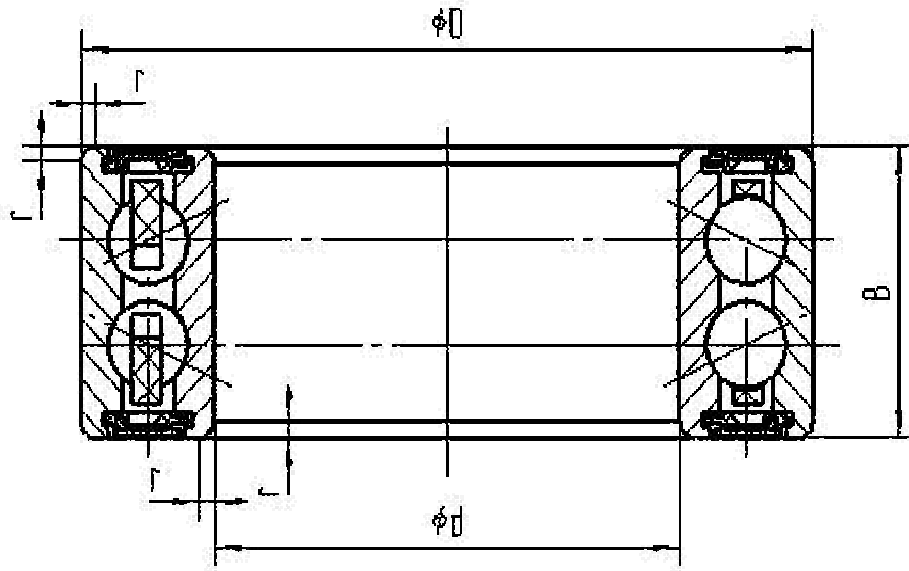

Air-Conditioner Bearings

WEIYA Bearing Type	Dimensions (mm)				Weight (kg)	Remark
	d	D	B	rmin		
ACB30520022	30	52	22	0.6		
ACB30550023	30	55	23	0.6		
ACB32470018	32	47	18	0.6		
ACB32550023	32	52	23	0.6		
ACB35550020	35	55	20	0.6	0.14	
ACB35620021	35	62	21	0.6	0.14	
ACB40570024	40	57	24	0.6		
ACB406200206	40	62	20.6	0.6	0.19	907257
ACB40620024	40	62	24	0.6	0.22	
ACB40680030	40	68	30	1	0.22	