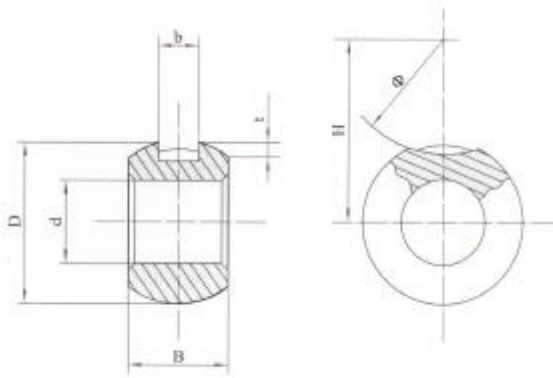

## Metric DR Series Ball Valve Ball

DR...t

WEIYA Type	Dimensions(mm)						
	d	D	B	b	t	φ	H
DR8t	6	20	18	8	4	40	25
DR8t	10	25	22	8	4	63	39.5
DR10t	15	32	27	10	5	63	42
DR12t	20	40	33	12	5	63	46
DR12t	25	48	39	12	6	80	57.5
DR14t	32	60	48	14	8	90	66
DR18t	50	88	70	18	12	100	81
DR24t	80	136	106	24	15	100	102