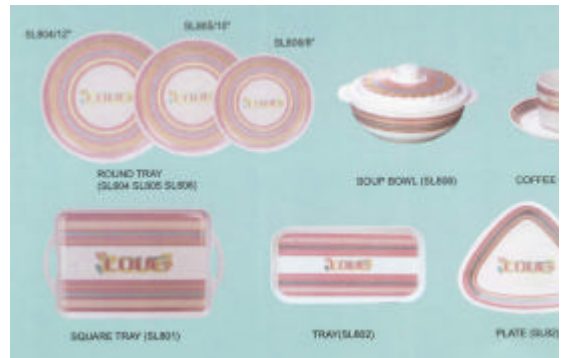

House Ware

square tray

coffee cups and soup bowl

round tray

love series

blackberry series

red raspberry series

bathroom set